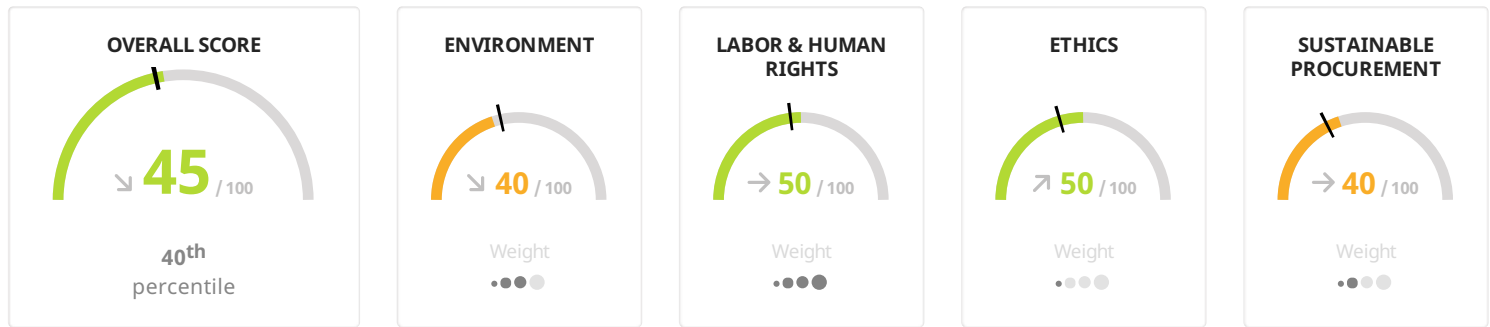

# BAUSCH + STROEBEL MASCHINENFABRIK ILSHOFEN GMBH + CO KG (GROUP)

Ilshofen - Germany | Manufacture of general-purpose machinery

Publication date: 9 Nov 2021

Valid until: 9 Nov 2022

45 /100

40th percentile

## SUSTAINABILITY PERFORMANCE OVERVIEW

### Score breakdown

Sustainability performance ● Insufficient ● Partial ● Moderate ● Advanced ● Outstanding — Average score