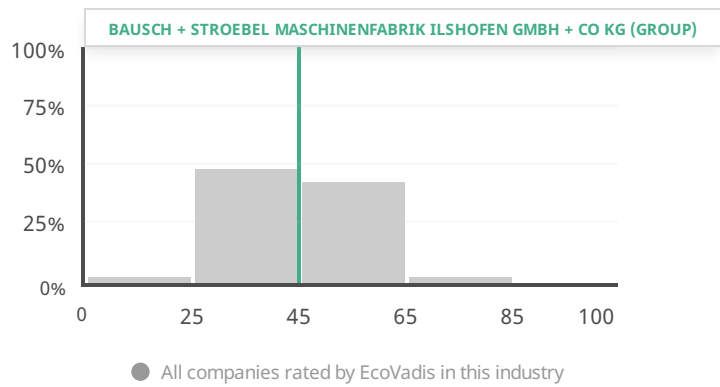

Overall score distribution